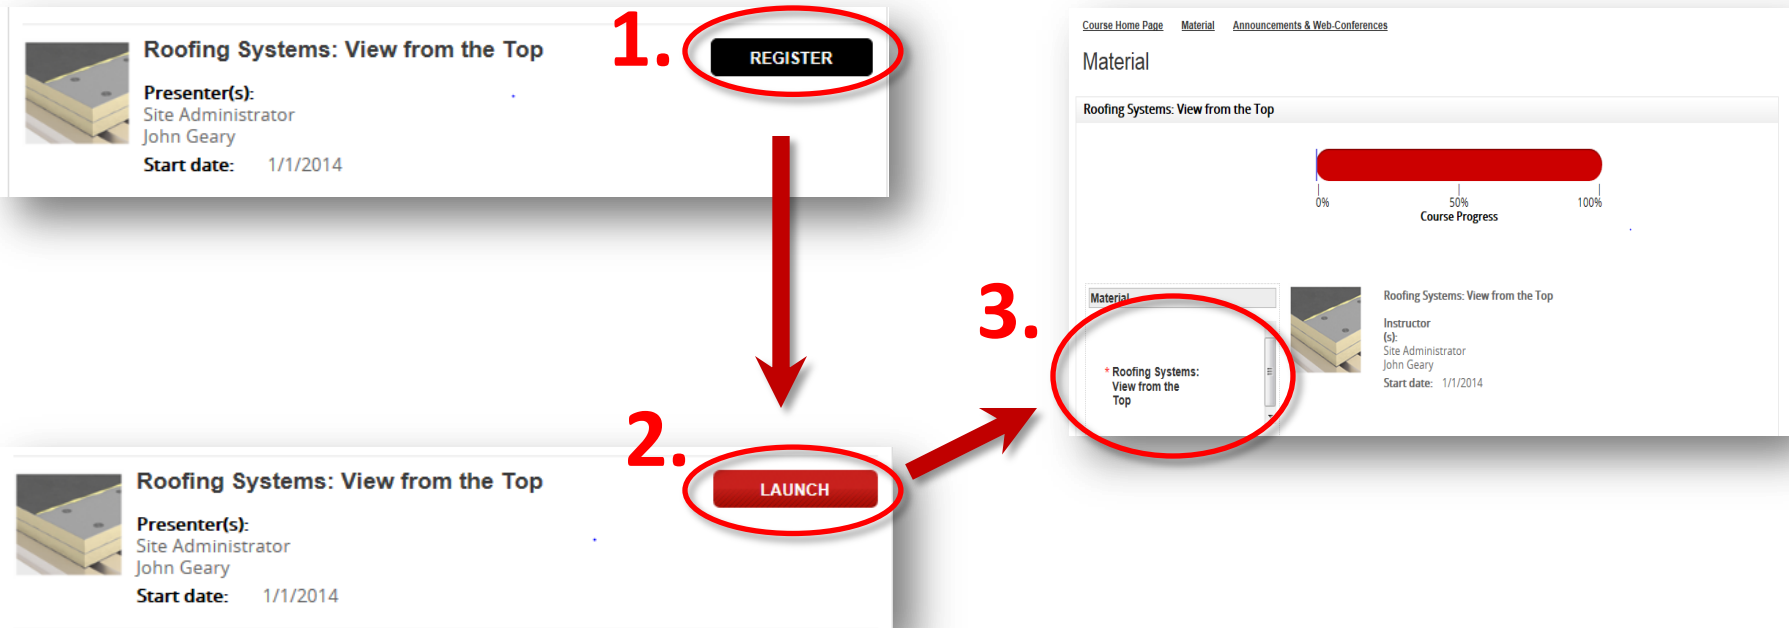

1. Select the course you would like to take and click the Register button.
2. Select the Launch button.
3. Select the material for the course (example: Roofing Systems: View from the Top)

Q: What if the course I selected won't launch? There is no launch button available. (A launch  button should appear here)