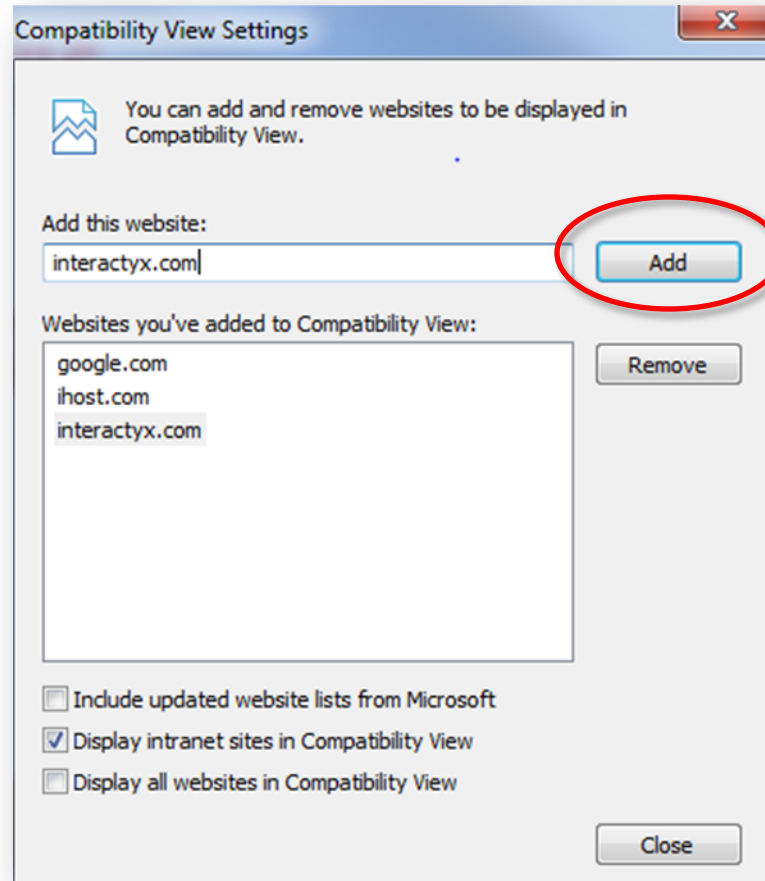

Troubleshooting – Firestone Building Products University

- A. (Continued from previous page)
3. Add the website to compatibility view and refresh your screen.
    This should fix the issue.