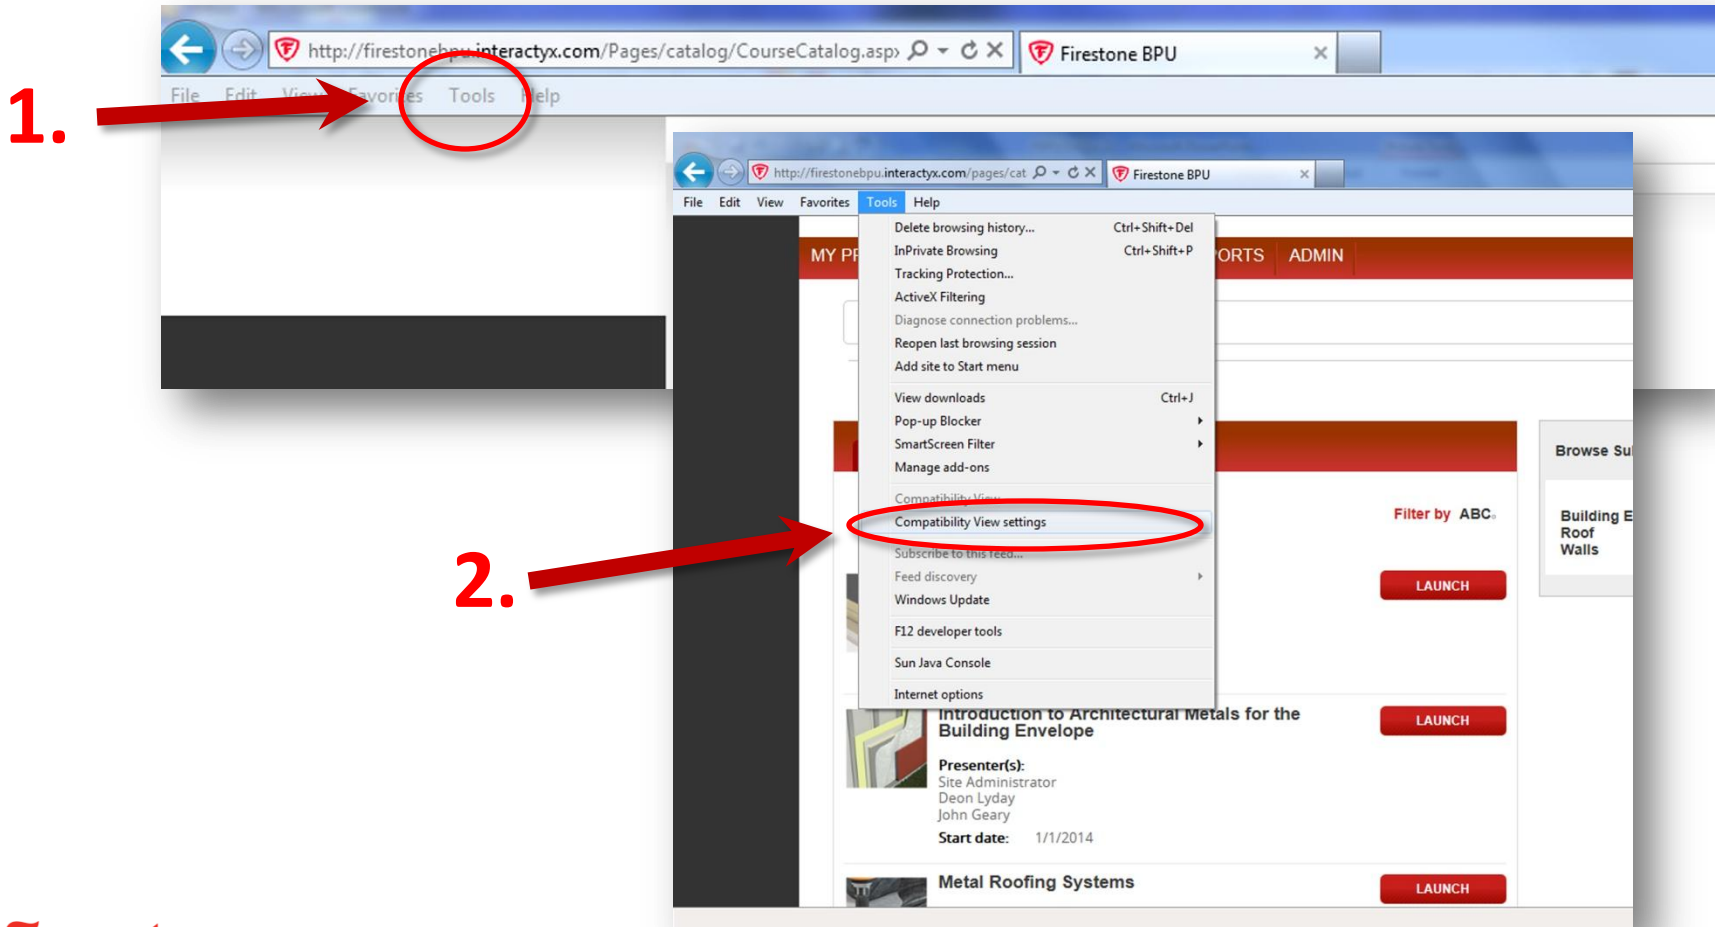

Troubleshooting – Firestone Building Products University

- A. (Continued from previous page) For IE users - go to the top of your browser
1. Select “Tools”
  2. Select “Compatibility View Settings”